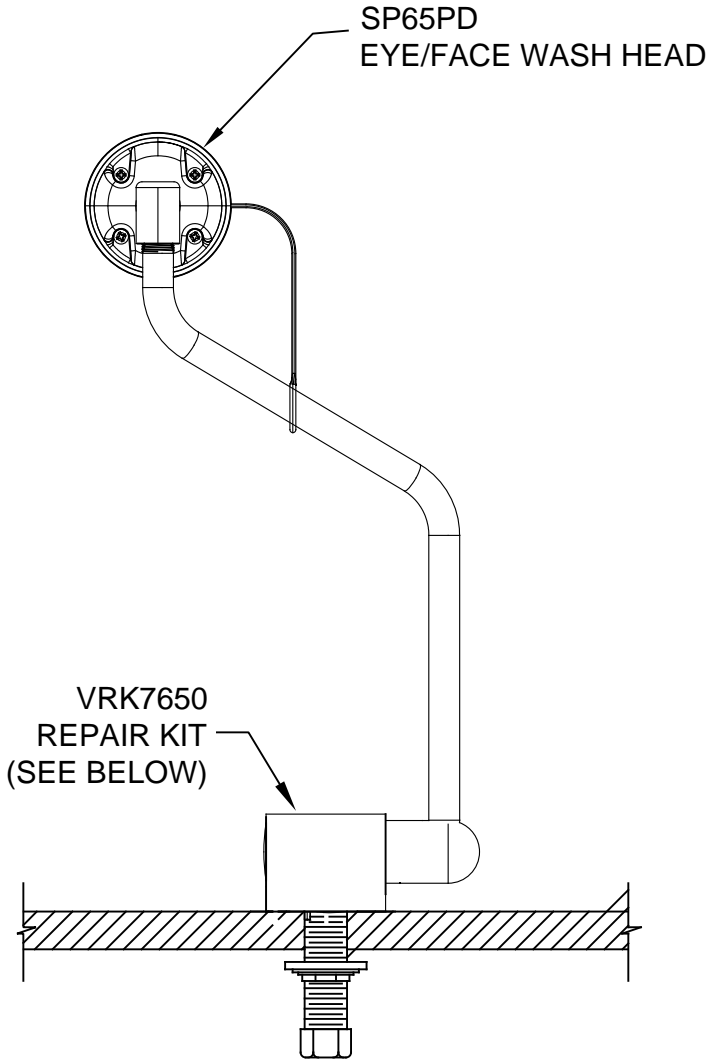

PARTS BREAKDOWN

PULLDOWN EYE/FACE WASH LABEL
WASH LABEL
P/N 0003163821

SP175
EYEWASH
SIGN

SP170
TEST TAG

SPOOL AND SLEEVE
ARE NOT INCLUDED
WITH KIT

**VRK7650 REPAIR KIT
INCLUDES:**

- O-RING (SMALL) QTY. 3
- 7650 SEAT QTY. 1
- O-RING (LARGE) QTY. 1

WHEN ORDERING PARTS PLEASE SPECIFY MODEL NUMBER.