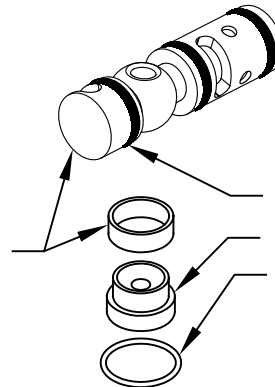

PARTS BREAKDOWN

PULLDOWN EYE/FACE WASH LABEL
WASH LABEL
P/N 0003163821

SP175
EYEWASH
SIGN

SP170
TEST TAG

SPOOL AND SLEEVE
ARE NOT INCLUDED
WITH KIT

**VRK7650 REPAIR KIT
INCLUDES:**

- O-RING (SMALL) QTY. 3
- 7650 SEAT QTY. 1
- O-RING (LARGE) QTY. 1